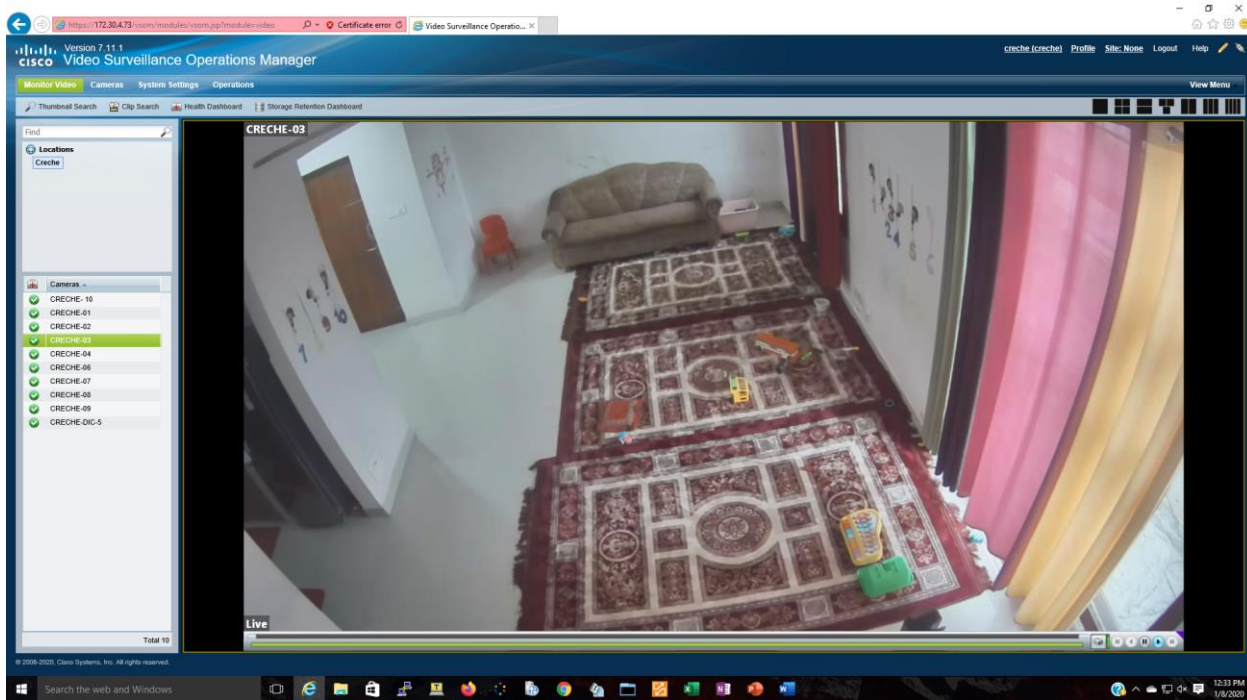

**STEP1.** Open internet explorer (click on start and type internet explorer).

Now type **172.30.4.73** IP in URL and click [Continue to this website \(not recommended\)](#).

**STEP2.** Type username: - creche Password:- Ropar1234

**STEP3.** Click on location creche and camera