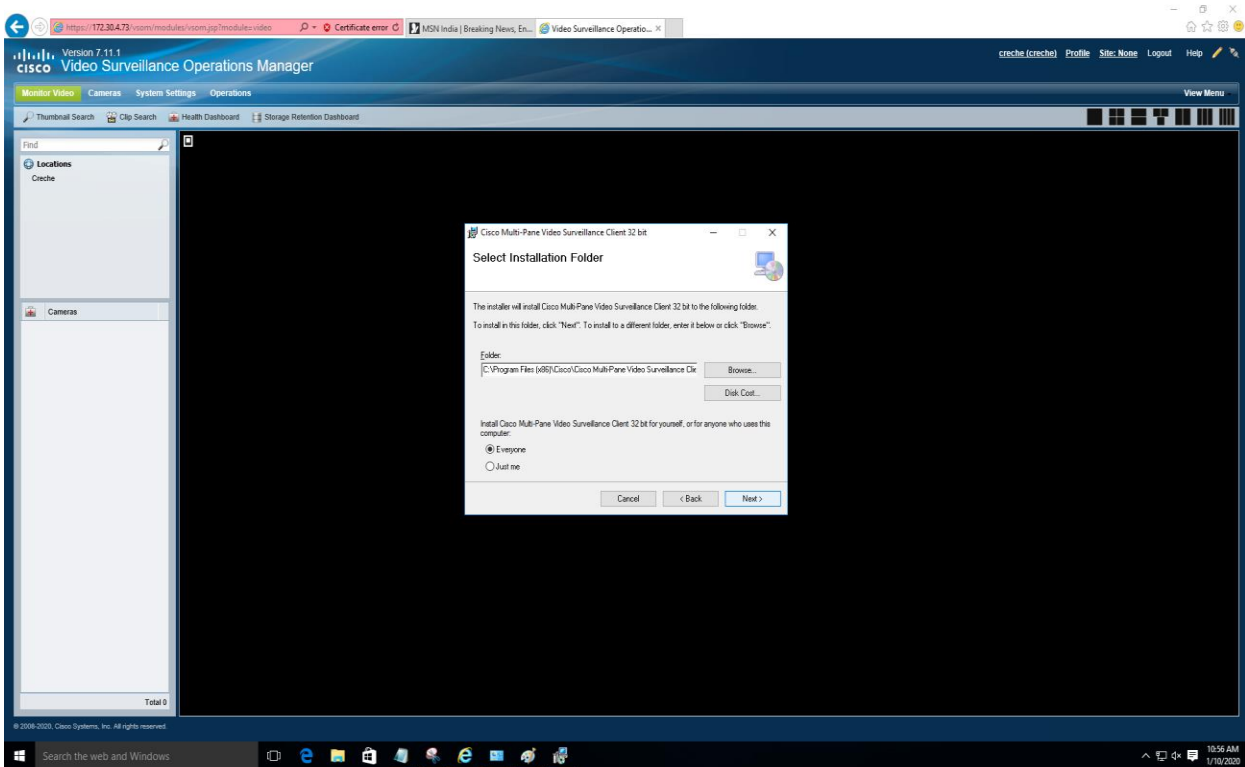

**STEP1.** Open internet explorer (click on start and type internet explorer).

Now type **172.30.4.73** IP in URL and click [Continue to this website \(not recommended\)](#).

**STEP2.** Type username: - creche Password:- Ropar1234

**STEP3.** Click on location creche and camera